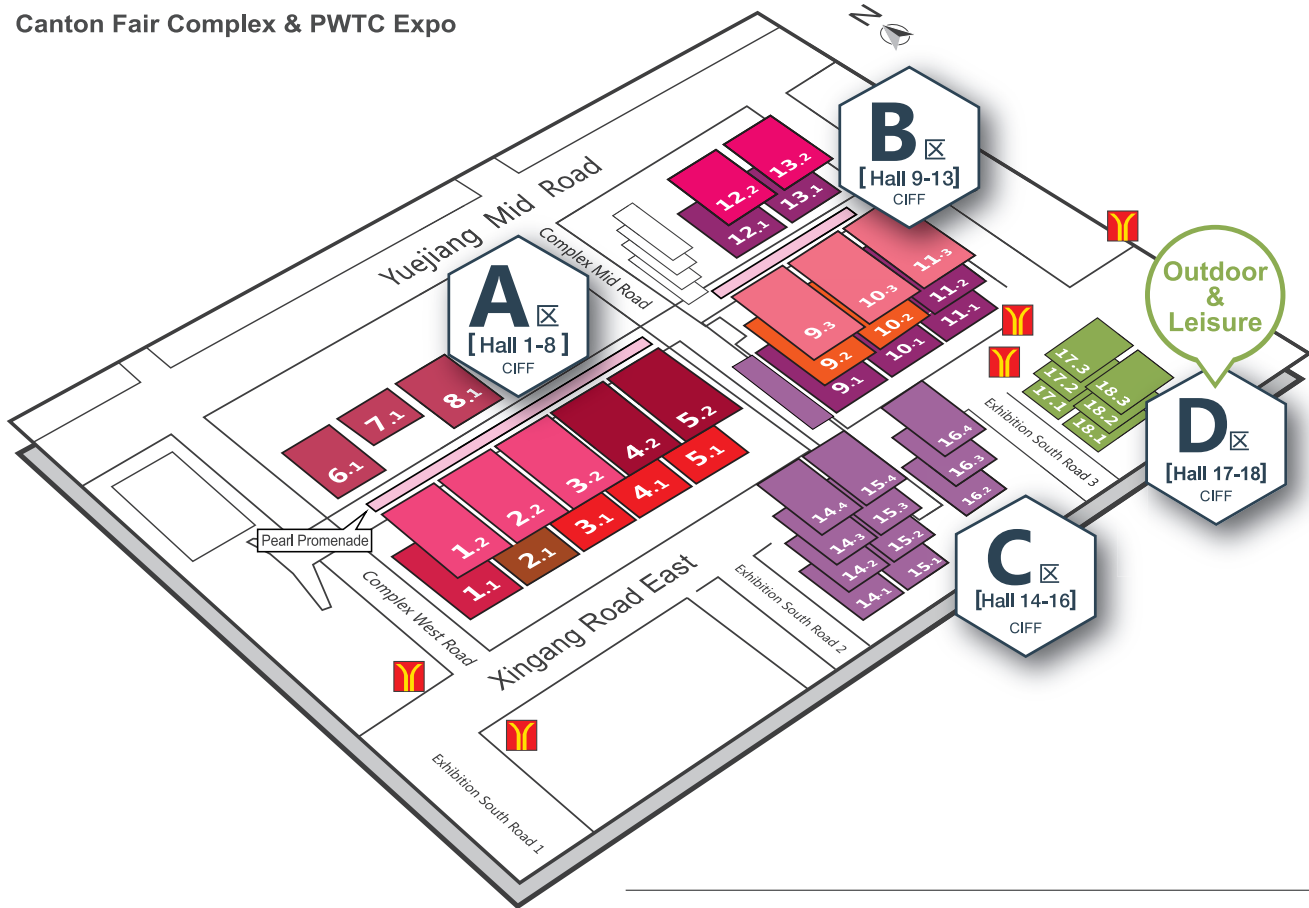

The 43rd China International Furniture Fair (Guangzhou)

Phase 1 18-21 March 2019

Canton Fair Complex & PWTC Expo

Home Furniture

- Design & Exclusive Custom Furniture 1.1
- Design Hall 2.1
- International Hall 3.1-5.1
- Customized Furniture & Smart Home 6.1-8.1
- Modern / Kids & Teens 1.2
 - Modern/Nordic 2.2
 - Modern/Minimalist 3.2
- Entry Lux 4.2-5.2
- Sofa Premium 9.1-13.1, 11.2
- Classic 9.2-10.2
- Sleep Center 12.2-13.2
- Dining & Living Room Furniture 9.3-11.3
- Brands Corridor

Outdoor & Leisure

- Discover Outdoor Space Solutions 17.1
- Find Creative Outdoor Design 18.1
- See New Lifestyle(Balcony/BBQ/Party Zone) 17.2
- Enjoy Sunshine Life(Sunshade & Raw Material & Table Top) 18.2
- Make Garden Special (Garden Decoration/ Global Garden Lifestyles Festival/Furniture Design Hall) 17.3
- Let Courtyard New (New Courtyard Life Theme Pavilion) 18.3